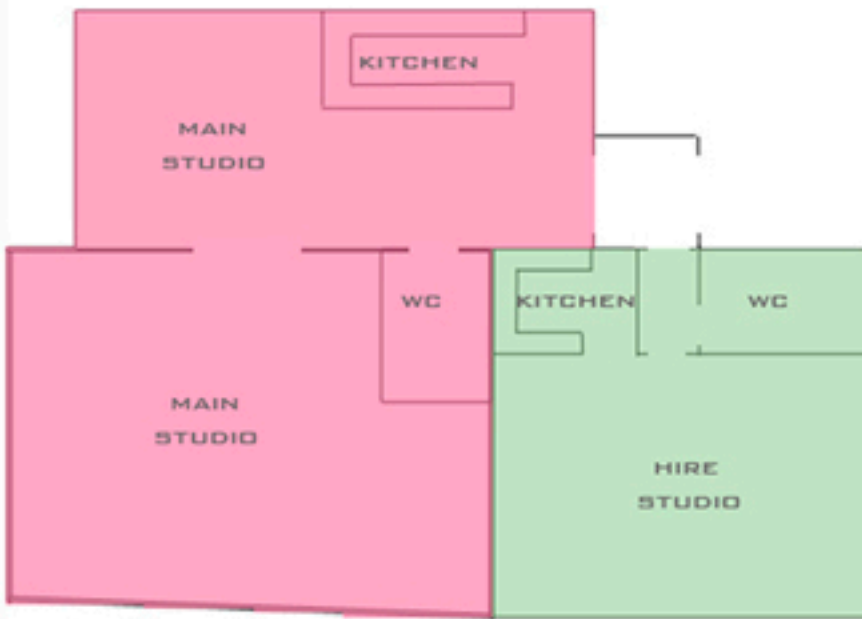

main studio

hire studio

photography studio has 25 ft x 15 ft shooting space
ceiling height 11 ft (8 ft in places)

- plus;
- fully fitted kitchen with dishwasher
- separate bathroom / toilet
- cd hi-fi with ipod / mp3 player connection
- wireless internet
- excellent local shops & restaurants
- lift access